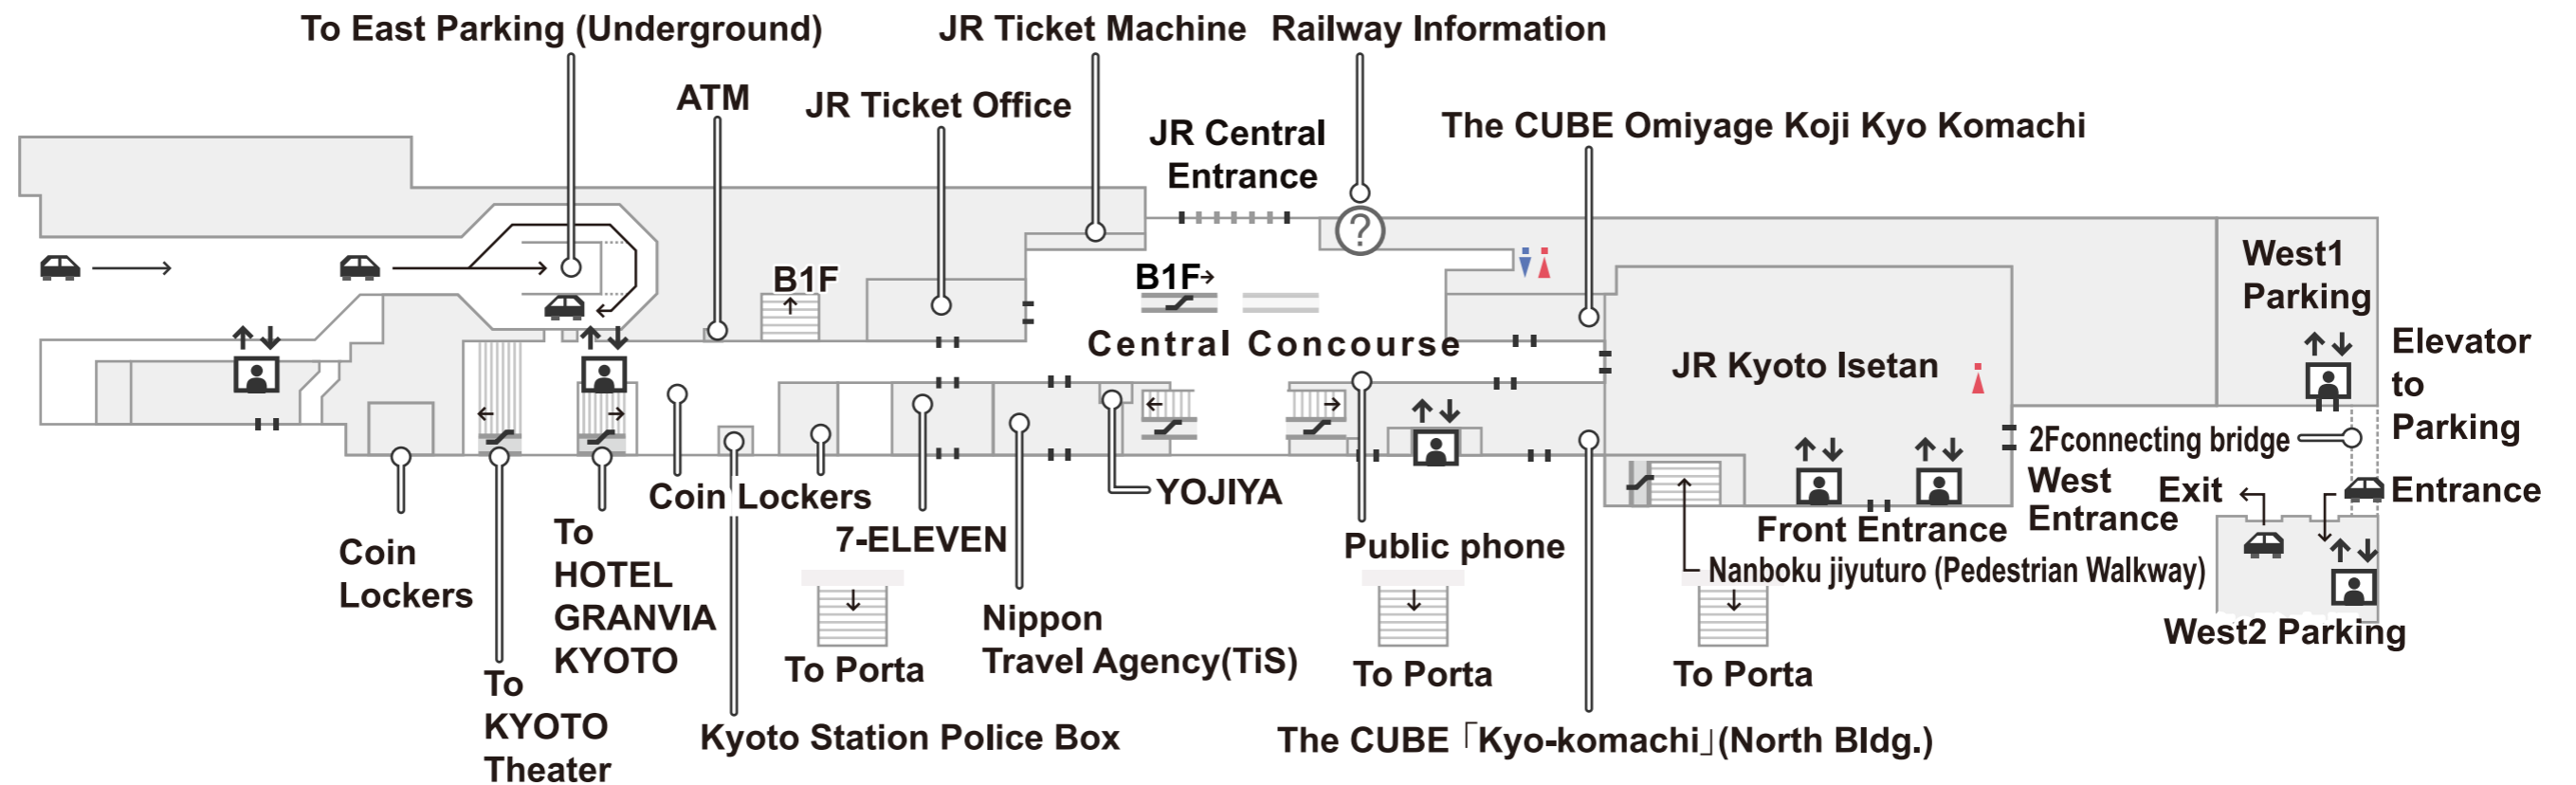

Floor Guide

B2F

- || Entrance/Exit
- ♿ Lavatory
- ♣ Coin lockers
- ↑↓ Elevator
- ↘ Escalator

B1F

|| Entrance/Exit

♿ Lavatory

♣ Coin lockers

↑↓ Elevator

↘ Escalator

1F

◀ HOTEL GRANVIA KYOTO
KYOTO Theater
WASHOKU DINING

▲ Hachijo Entrance

▼ To Kyoto Tower

|| Entrance/Exit

♿ Lavatory

♣ Coin lockers

⬆️ Elevator

↘ Escalator

2F

▲ Hachijo Entrance

◀ SHINKANSEN Central Entrance

Kintetsu Kyoto Station ▶

▬ Entrance/Exit

♿ Lavatory

↘ Escalator

9F

Hotel Granvia Kyoto

i Dental Clinic

KATO Model Railroad

|| Entrance/Exit

♿ Lavatory

♣ Coin lockers