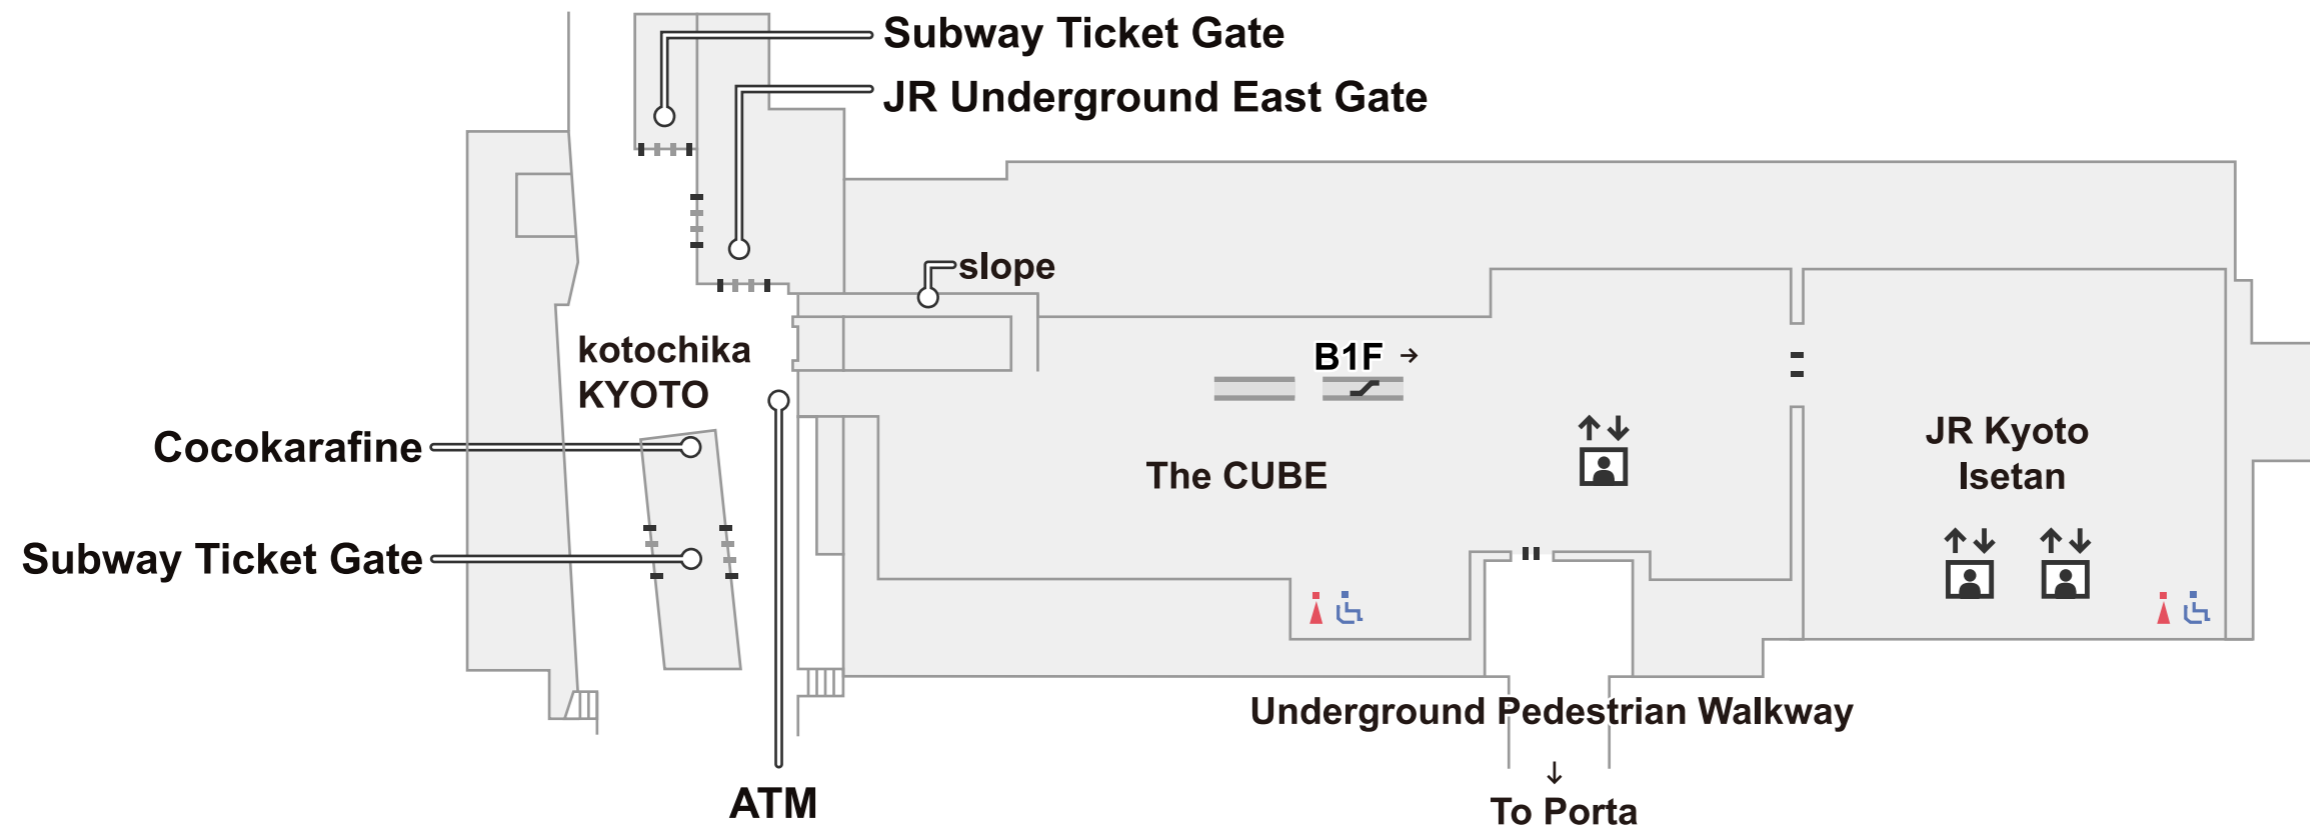

Floor Guide

B2F

- || Entrance/Exit
- ♿ Lavatory
- ♣ Coin lockers
- ↑↓ Elevator
- ↘ Escalator

B1F

|| Entrance/Exit

♿ Lavatory

♣ Coin lockers

↑↓ Elevator

↘ Escalator

1F

◀ HOTEL GRANVIA KYOTO
KYOTO Theater
WASHOKU DINING

▲ Hachijo Entrance

▼ To Kyoto Tower

|| Entrance/Exit

♿ Lavatory

♣ Coin lockers

⬆️ Elevator

↘ Escalator

2F

▲ Hachijo Entrance

◀ SHINKANSEN Central Entrance

Kintetsu Kyoto Station ▶

▬ Entrance/Exit

♿ Lavatory

↘ Escalator

9F

Hotel Granvia Kyoto

i Dental Clinic

KATO Model Railroad

|| Entrance/Exit

♿ Lavatory

♣ Coin lockers