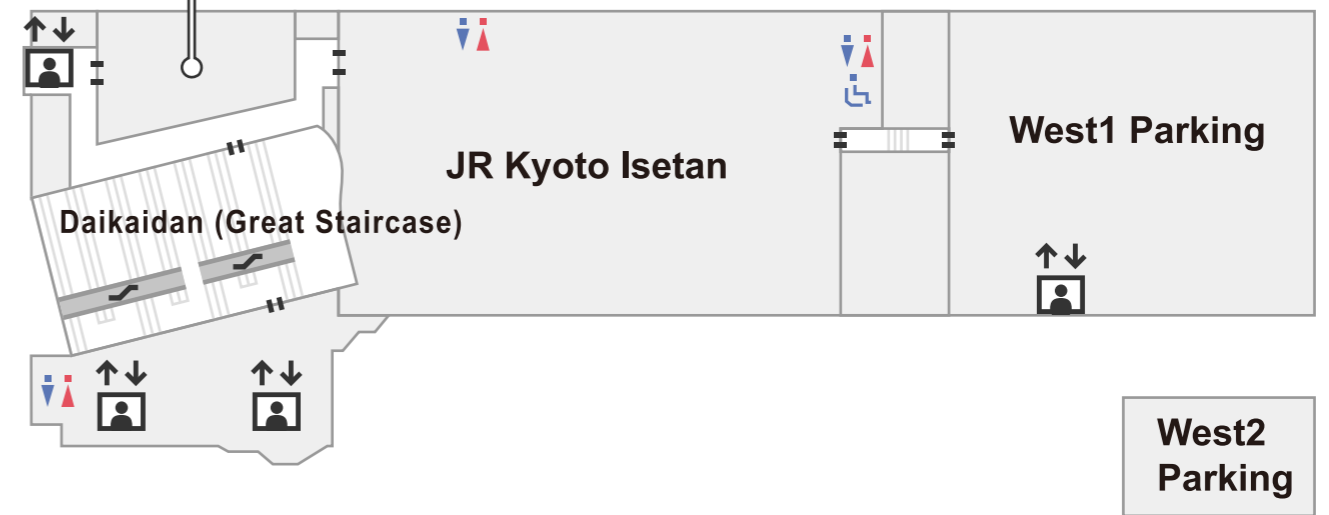

Floor Guide

B2F

- || Entrance/Exit
- ♿ Lavatory
- ♣ Coin lockers
- ↑↓ Elevator
- ↘ Escalator

B1F

|| Entrance/Exit

♿ Lavatory

♣ Coin lockers

↑↓ Elevator

⬆️ Elevator

↘ Escalator

2F

▲ Hachijo Entrance

◀ SHINKANSEN Central Entrance

Kintetsu Kyoto Station ▶

▬ Entrance/Exit

♿ Lavatory

♠ Coin lockers

⬆️ Elevator

↘ Escalator

7F

Hotel Granvia Kyoto

Museum "Eki" KYOTO

|| Entrance/Exit

♿ Lavatory

♣ Coin lockers

⬆️⬆️ Elevator

↘ Escalator

8F

⌘ Entrance/Exit

🚻 Lavatory

Ⓞ Coin lockers

⬆️⬆️ Elevator