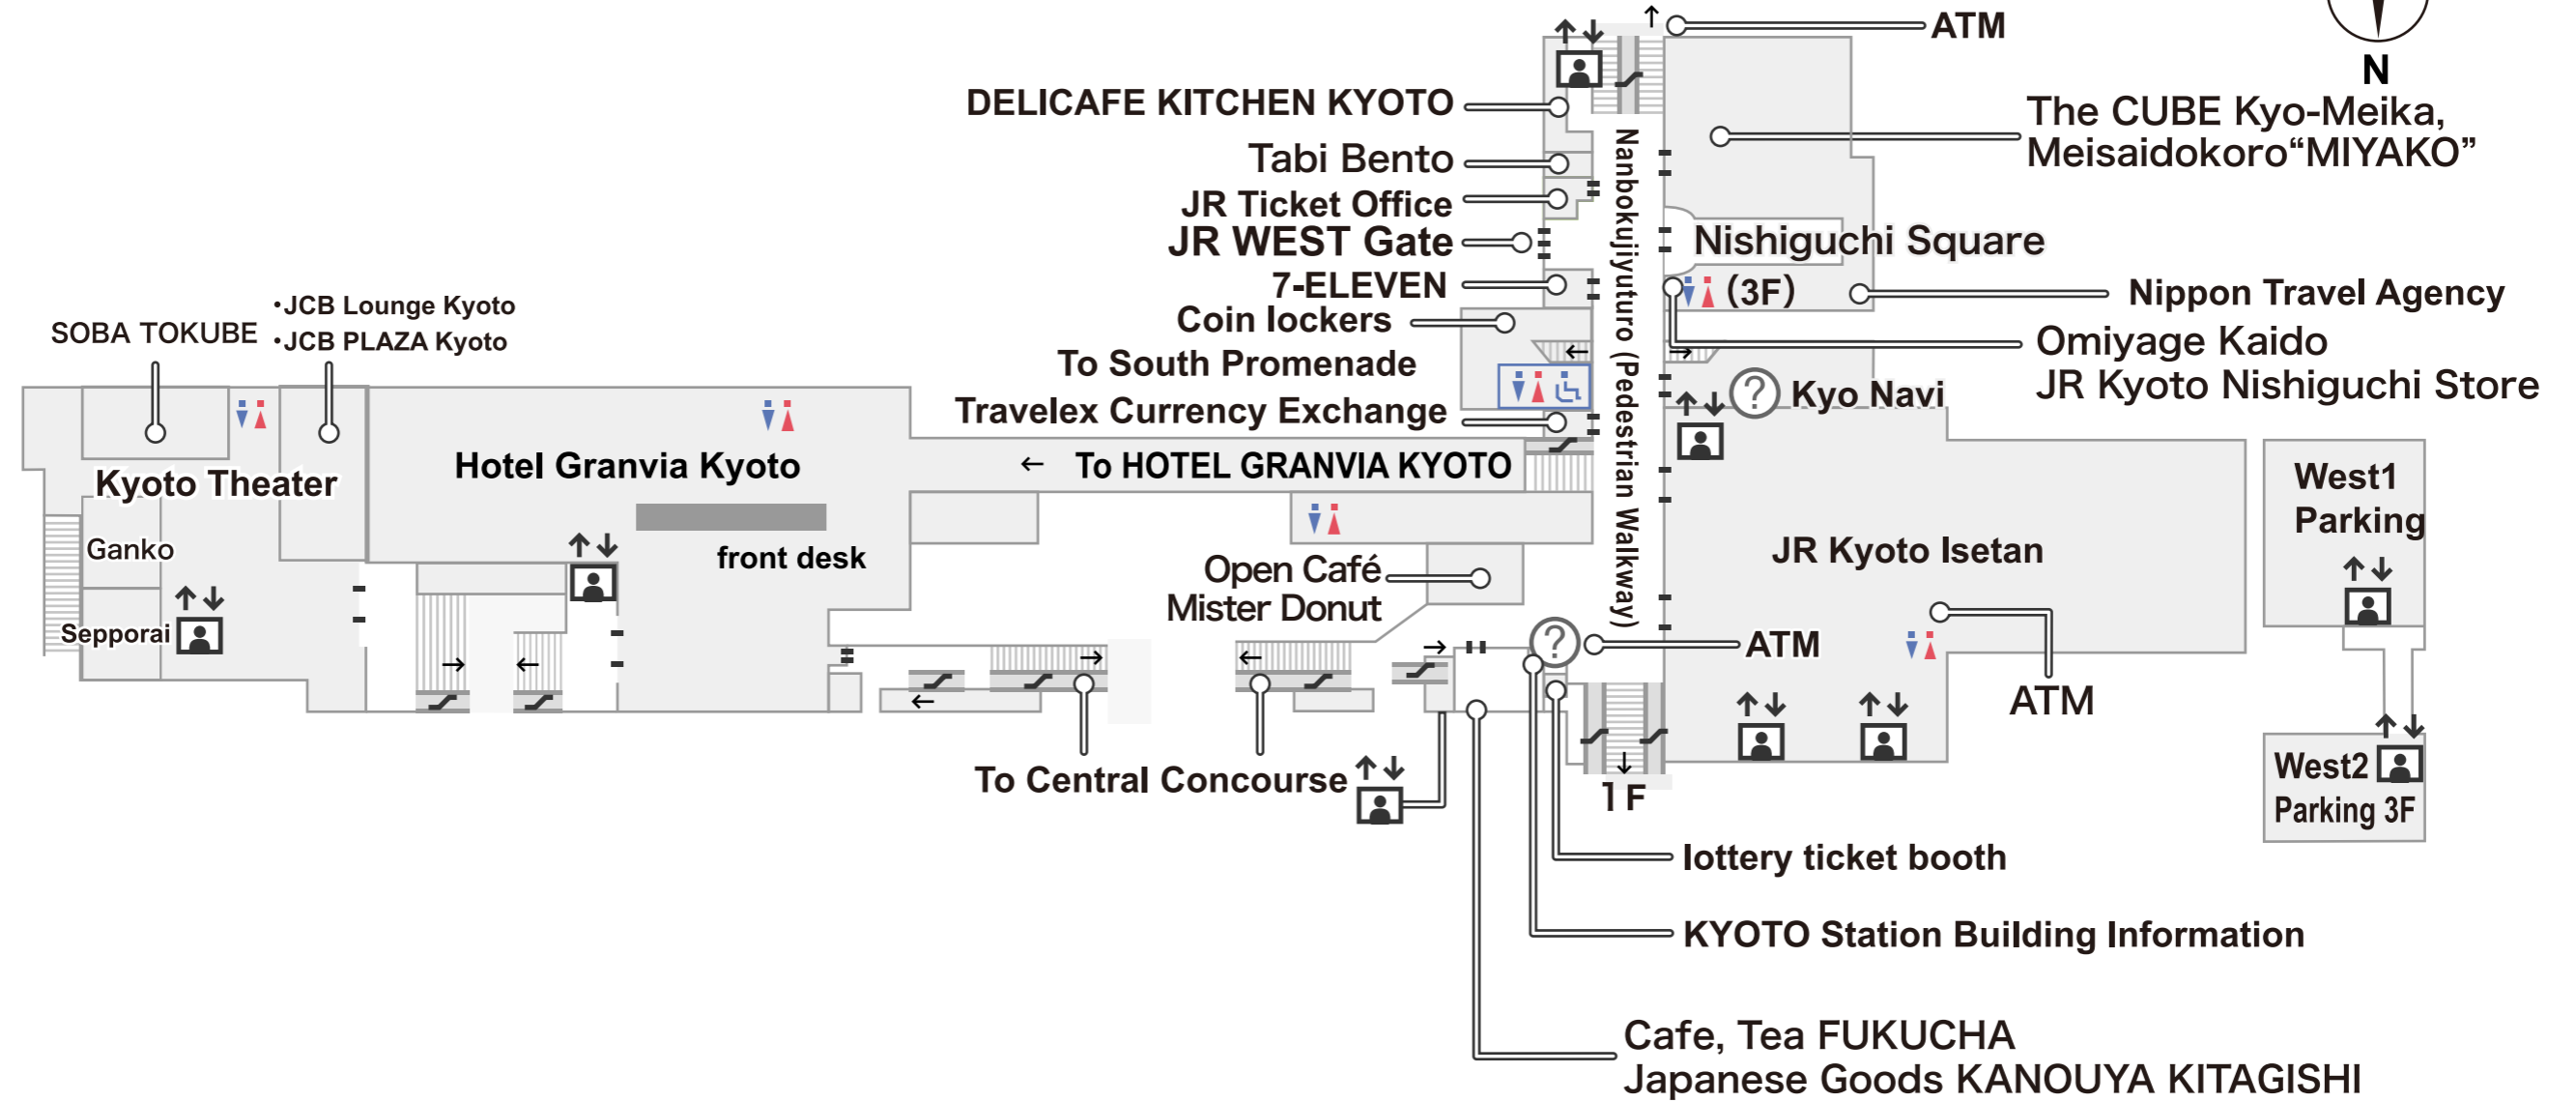

Floor Guide

B2F

- || Entrance/Exit
- ♿ Lavatory
- ♣ Coin lockers
- ↑↓ Elevator
- ↘ Escalator

B1F

|| Entrance/Exit

♿ Lavatory

♣ Coin lockers

↑↓ Elevator

↘ Escalator

1F

◀ HOTEL GRANVIA KYOTO
KYOTO Theater
WASHOKU DINING

▲ Hachijo Entrance

▼ To Kyoto Tower

|| Entrance/Exit

♿ Lavatory

♣ Coin lockers

⬆️ Elevator

↘ Escalator

2F

▲ Hachijo Entrance

◀ SHINKANSEN Central Entrance

Kintetsu Kyoto Station ▶

▬ Entrance/Exit

♿ Lavatory

♠ Coin lockers

⬆️ Elevator

↘ Escalator

7F

Hotel Granvia Kyoto

Museum "Eki" KYOTO

|| Entrance/Exit

♿ Lavatory