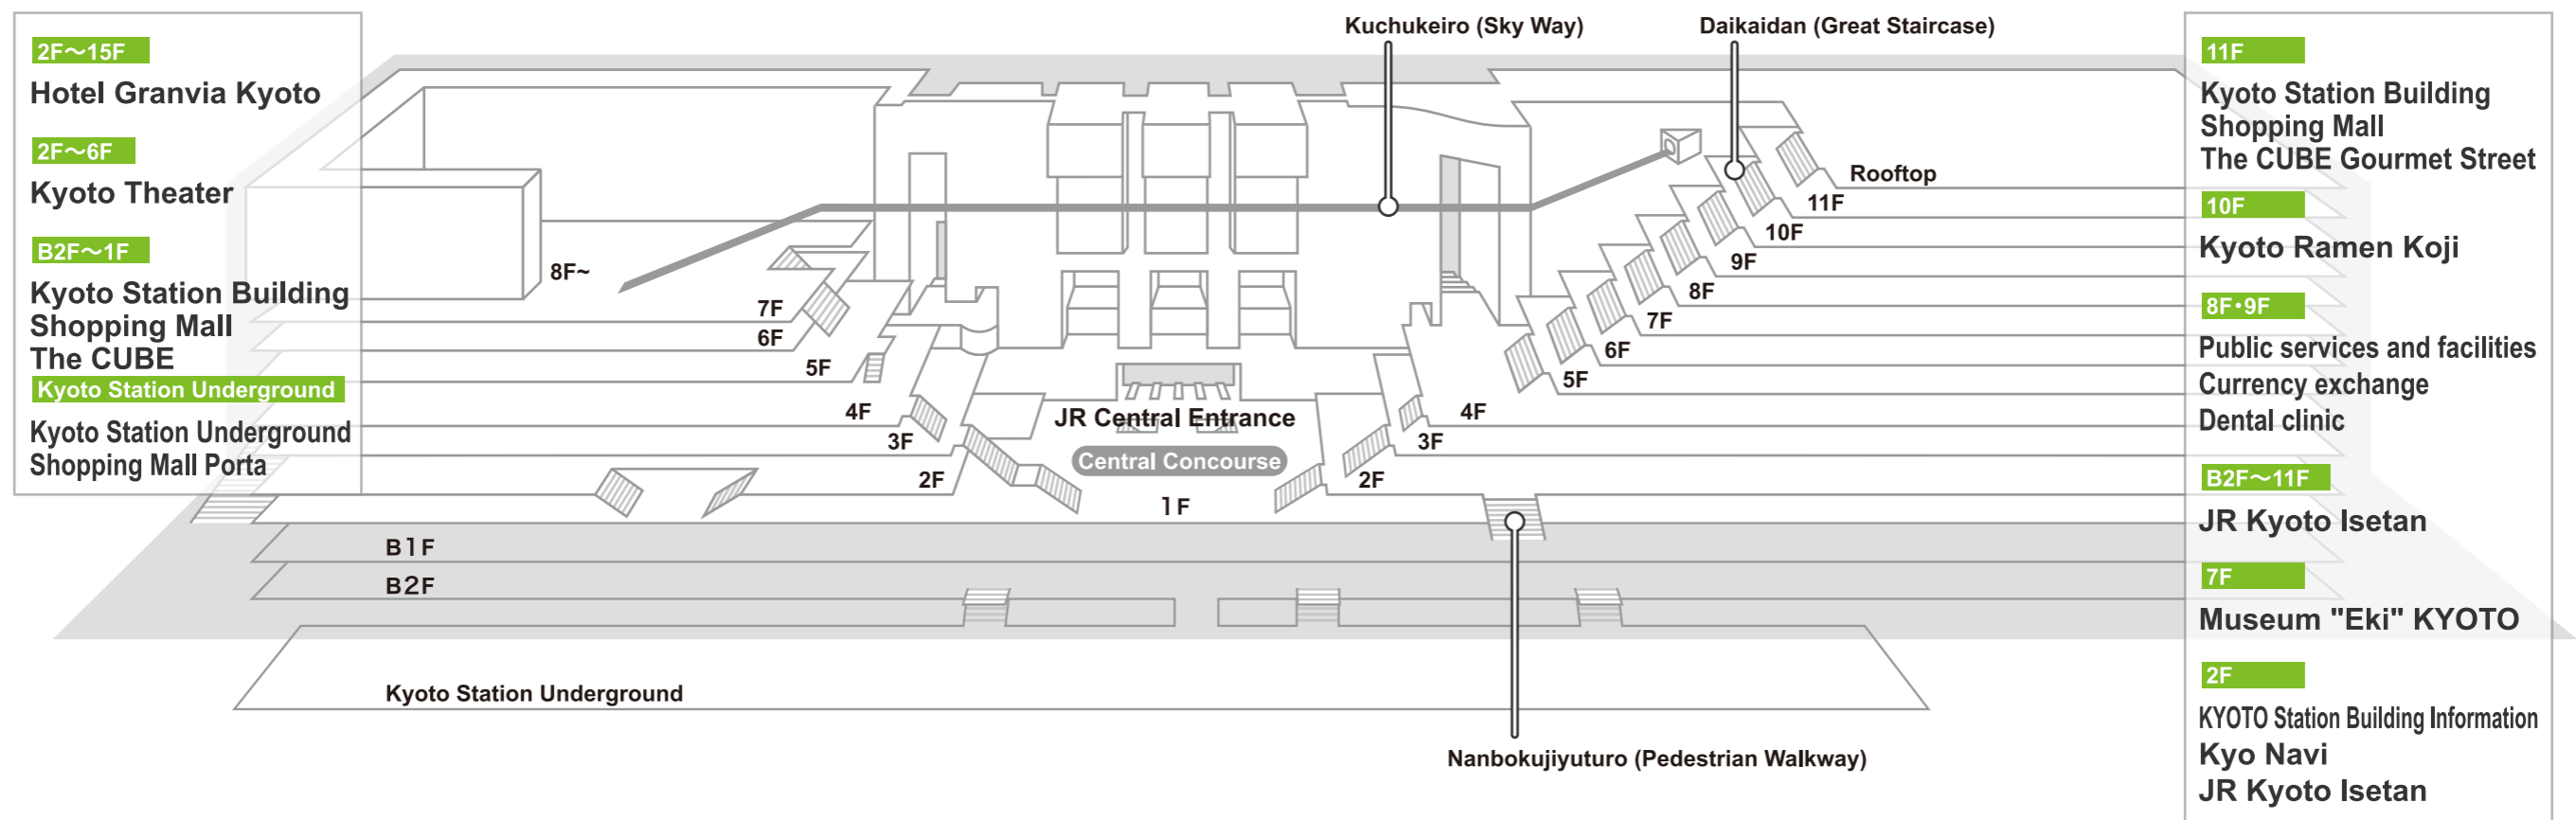

Floor Guide

B2F

- || Entrance/Exit
- ♿ Lavatory
- ♣ Coin lockers
- ↑↓ Elevator
- ↘ Escalator

B1F

|| Entrance/Exit

♿ Lavatory

♣ Coin lockers

↑↓ Elevator

↘ Escalator

1F

◀ HOTEL GRANVIA KYOTO
KYOTO Theater
WASHOKU DINING

▲ Hachijo Entrance

▼ To Kyoto Tower

|| Entrance/Exit

♿ Lavatory

♣ Coin lockers

⬆️ Elevator

↘ Escalator

2F

▲ Hachijo Entrance

◀ SHINKANSEN Central Entrance

Kintetsu Kyoto Station ▶

▬ Entrance/Exit

♿ Lavatory

↘ Escalator

9F

Hotel Granvia Kyoto

i Dental Clinic

KATO Model Railroad

|| Entrance/Exit

♿ Lavatory

♣ Coin lockers