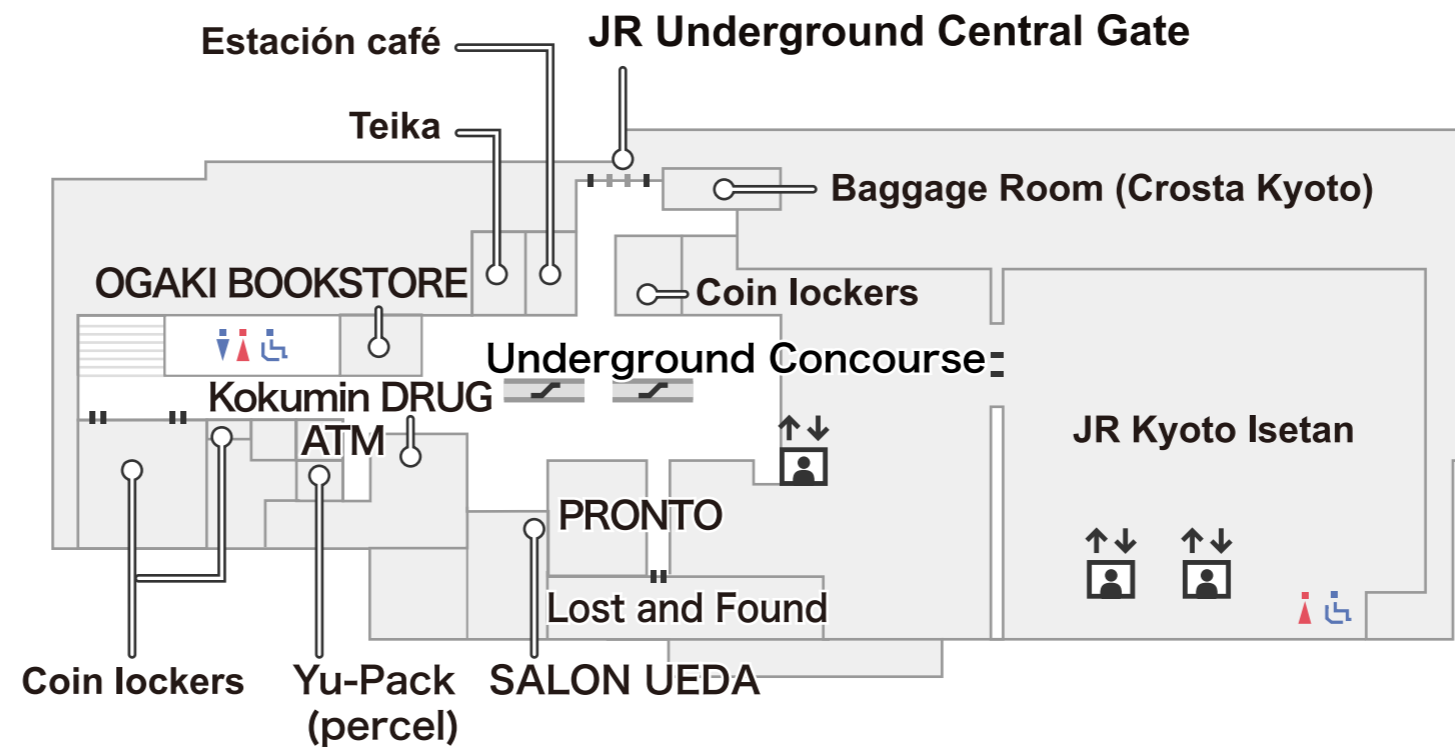

Floor Guide

B2F

- || Entrance/Exit
- ♿ Lavatory
- ♣ Coin lockers
- ↑↓ Elevator
- ↘ Escalator

B1F

|| Entrance/Exit

♿ Lavatory

♣ Coin lockers

↑↓ Elevator

↘ Escalator

1F

◀ HOTEL GRANVIA KYOTO
KYOTO Theater
WASHOKU DINING

▲ Hachijo Entrance

▼ To Kyoto Tower

|| Entrance/Exit

♿ Lavatory

♣ Coin lockers

⬆️ Elevator

↘ Escalator

2F

▲ Hachijo Entrance

◀ SHINKANSEN Central Entrance

Kintetsu Kyoto Station ▶

▬ Entrance/Exit

♿ Lavatory

↘ Escalator

9F

Hotel Granvia Kyoto

i Dental Clinic

KATO Model Railroad

|| Entrance/Exit

♿ Lavatory

♣ Coin lockers